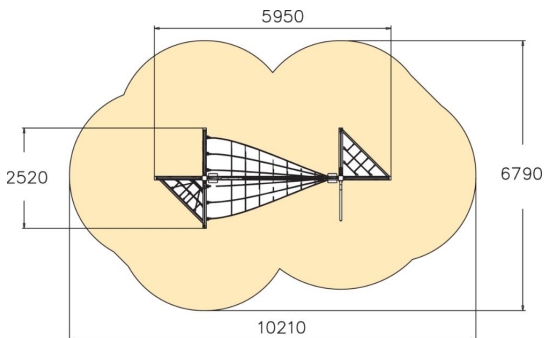

150210M

Hades

User age	4+
Number of users	29
Product length, mm	5950
Product width, mm	2520
Product height, mm	3430
Impact area, m ²	52.7
Falling space, m ²	52.7
Height required, mm	4250
Max. free fall height, mm	2740
Safety info	EN 1176-1, (11) TÜV
Installation time (for 1), H	24
Foundation options	deep_mounting surface_mounting
Wood	