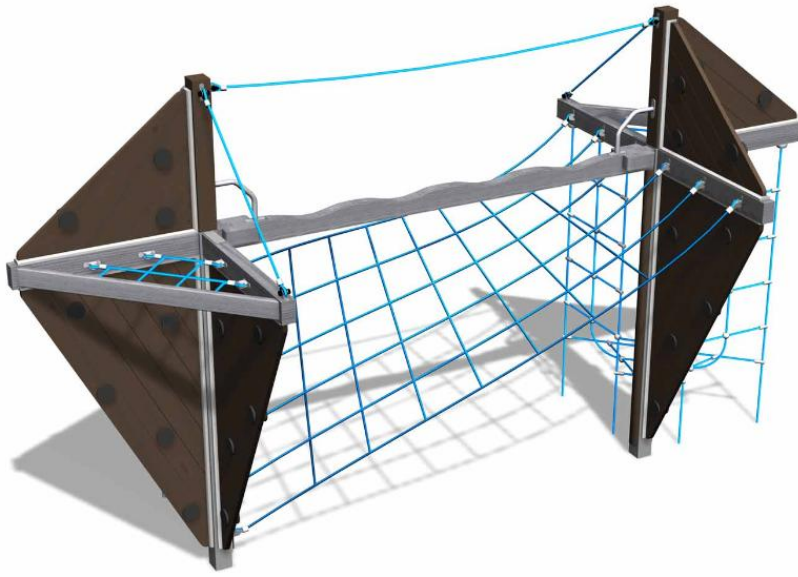

150210M

Hades

User age	4+
Number of users	29
Product length, mm	5950
Product width, mm	2520
Product height, mm	3430
Impact area, m ²	52.7
Falling space, m ²	52.7
Height required, mm	4250
Max. free fall height, mm	2740
Safety info	EN 1176-1, (11) TÜV
Installation time (for 1), H	24
Foundation options	deep_mounting surface_mounting
Wood	