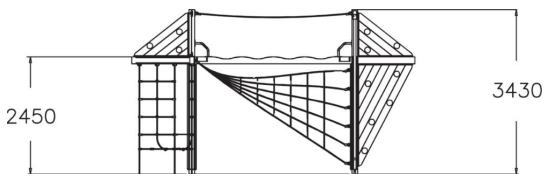

150210M

Hades

User age	4+
Number of users	29
Product length, mm	5950
Product width, mm	2520
Product height, mm	3430
Impact area, m ²	52.7
Falling space, m ²	52.7
Height required, mm	4250
Max. free fall height, mm	2740
Safety info	EN 1176-1, (11) TÜV
Installation time (for 1), H	24
Foundation options	deep_mounting surface_mounting
Wood	