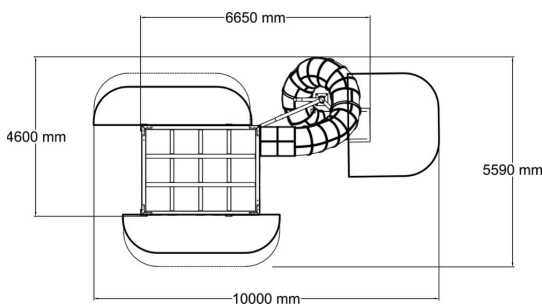

-  Balancing  
1
-  Climbing  
4
-  Crawling  
3
-  Dynamic  
1
-  Meeting points  
2
-  Roofs  
1
-  Slides  
1
-  Towers  
1

The vertical cuboid has three nets that can be used to climb up to a height of over 3 metres – all the way to the horizontal cuboid on the next level. The transparent walls offer a great view of the surroundings, and the bird's nest swing and balancing ball are great places for observing. The long tube slide offers a fun, yet safe way of coming down. Tube slide available also in stainless steel.

User age	6+
Number of users	37
Product length, mm	6650
Product width, mm	4600
Product height, mm	6200
Impact area, m <sup>2</sup>	16.6
Falling space, m <sup>2</sup>	20.2
Height required, mm	6200
Max. free fall height, mm	1170
Safety info	EN 1176-1, 3 TÜV
Installation time (for 1), H	48
Foundation options	surface_mounting
Wood	