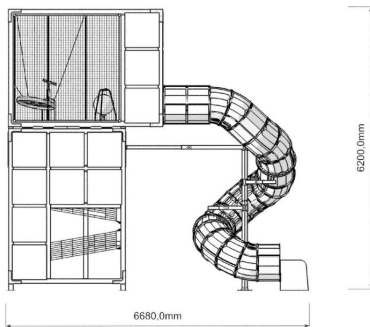

-  Balancing  
1
-  Climbing  
4
-  Crawling  
3
-  Dynamic  
1
-  Meeting points  
2
-  Roofs  
1
-  Slides  
1
-  Towers  
1

The vertical cuboid has three nets that can be used to climb up to a height of over 3 metres – all the way to the horizontal cuboid on the next level. The transparent walls offer a great view of the surroundings, and the bird's nest swing and balancing ball are great places for observing. The long tube slide offers a fun, yet safe way of coming down. Tube slide available also in stainless steel.

User age	6+
Number of users	37
Product length, mm	6650
Product width, mm	4600
Product height, mm	6200
Impact area, m <sup>2</sup>	16.6
Falling space, m <sup>2</sup>	20.2
Height required, mm	6200
Max. free fall height, mm	1170
Safety info	EN 1176-1, 3 TÜV
Installation time (for 1), H	48
Foundation options	surface_mounting
Wood	