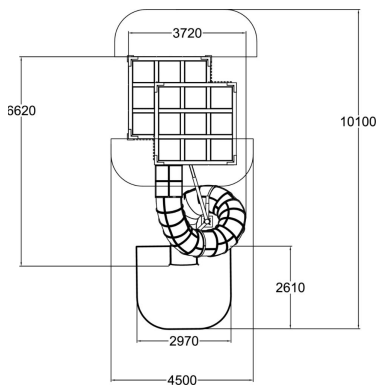

In this Cubic the cube and the cuboid are merged. Climbing up inside the funnel, you'll get to the top cube and can admire the scenery even on the balancing ball! The long tube slide brings you down in a fun but safe way. The product is also available with a steel tube slide. The high pressure laminate panels on the cuboid are interchangeable with another color. See the Switch It tab for further details of the modification options.

User age	6+
Number of users	34
Product length, mm	6620
Product width, mm	3720
Product height, mm	5210
Impact area, m ²	7.4
Falling space, m ²	20
Height required, mm	5210
Max. free fall height, mm	1000
Safety info	EN 1176-1, 3 TÜV
Installation time (for 1), H	44
Foundation options	surface_mounting
Wood	
Metal	
Colour of walls and HPL	
Ropes	