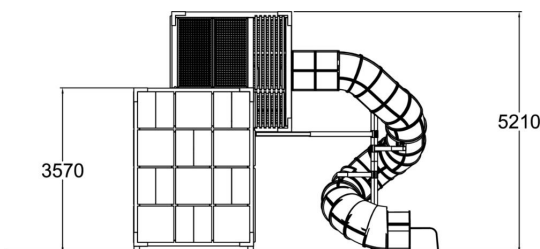

In this Cubic the cube and the cuboid are merged. Climbing up inside the funnel, you'll get to the top cube and can admire the scenery even on the balancing ball! The long tube slide brings you down in a fun but safe way. The product is also available with a steel tube slide. The high pressure laminate panels on the cuboid are interchangeable with another color. See the Switch It tab for further details of the modification options.

User age	6+
Number of users	34
Product length, mm	6620
Product width, mm	3720
Product height, mm	5210
Impact area, m ²	7.4
Falling space, m ²	20
Height required, mm	5210
Max. free fall height, mm	1000
Safety info	EN 1176-1, 3 TÜV
Installation time (for 1), H	44
Foundation options	surface_mounting
Wood	
Metal	
Colour of walls and HPL	
Ropes	