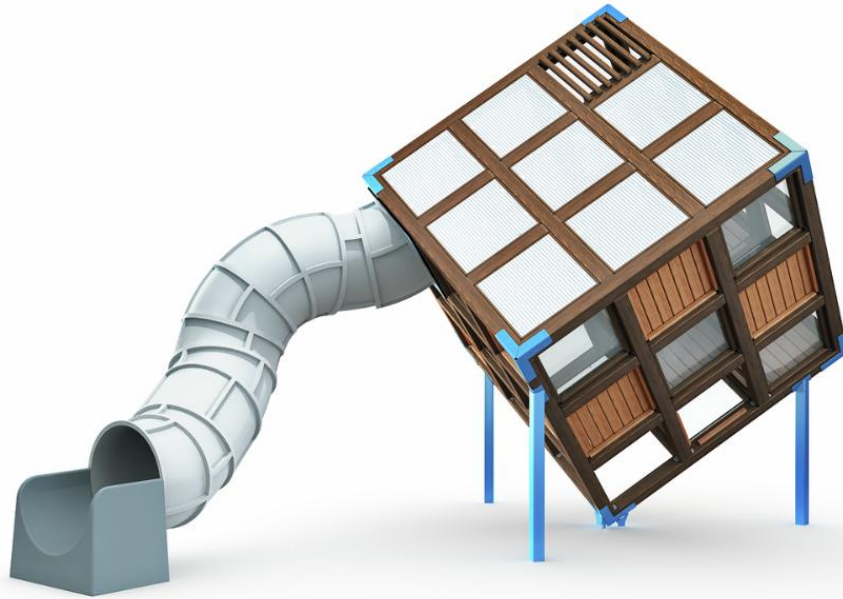

239010M

# Halo Diamond 1

"This is something you really need to try yourself", said each and every one of our testers of the Halo Diamond. What is it all about? When the cube is not sitting flat on the ground but tilted, standing on one of its corner tips, your ability to balance and navigate is being tested in the most surprising way ever. We promise the experience is way more challenging and fun than you may expect. Inside the cube we placed some familiar elements, such as a balancing ball and a rope net, as well as an entry to the plastic tube slide. The old saying "seeing is believing" does not apply here. You just have to climb in to experience it yourself! Tube slide available also in stainless steel.