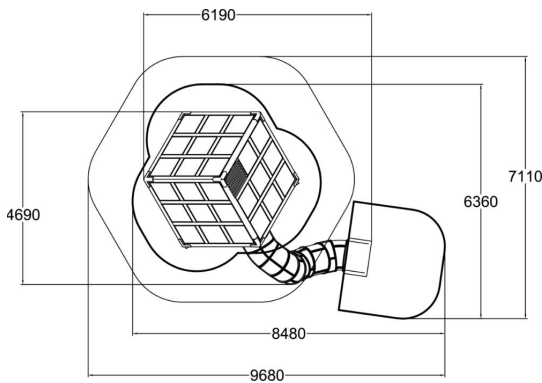

# Halo Diamond 1

"This is something you really need to try yourself", said each and every one of our testers of the Halo Diamond. What is it all about? When the cube is not sitting flat on the ground but tilted, standing on one of its corner tips, your ability to balance and navigate is being tested in the most surprising way ever. We promise the experience is way more challenging and fun than you may expect. Inside the cube we placed some familiar elements, such as a balancing ball and a rope net, as well as an entry to the plastic tube slide. The old saying "seeing is believing" does not apply here. You just have to climb in to experience it yourself! Tube slide available also in stainless steel.

User age	3+
Number of users	15
Product length, mm	6190
Product width, mm	4690
Product height, mm	4490
Impact area, m <sup>2</sup>	26.6
Falling space, m <sup>2</sup>	45.1
Height required, mm	4500
Max. free fall height, mm	1000
Safety info	EN 1176-1, 3 TÜV
Installation time (for 1), H	28
Wood	