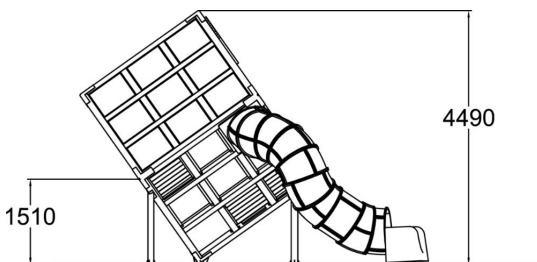

# Halo Diamond 1

"This is something you really need to try yourself", said each and every one of our testers of the Halo Diamond. What is it all about? When the cube is not sitting flat on the ground but tilted, standing on one of its corner tips, your ability to balance and navigate is being tested in the most surprising way ever. We promise the experience is way more challenging and fun than you may expect. Inside the cube we placed some familiar elements, such as a balancing ball and a rope net, as well as an entry to the plastic tube slide. The old saying "seeing is believing" does not apply here. You just have to climb in to experience it yourself! Tube slide available also in stainless steel.

User age	3+
Number of users	15
Product length, mm	6190
Product width, mm	4690
Product height, mm	4490
Impact area, m <sup>2</sup>	26.6
Falling space, m <sup>2</sup>	45.1
Height required, mm	4500
Max. free fall height, mm	1000
Safety info	EN 1176-1, 3 TÜV
Installation time (for 1), H	28
Wood	