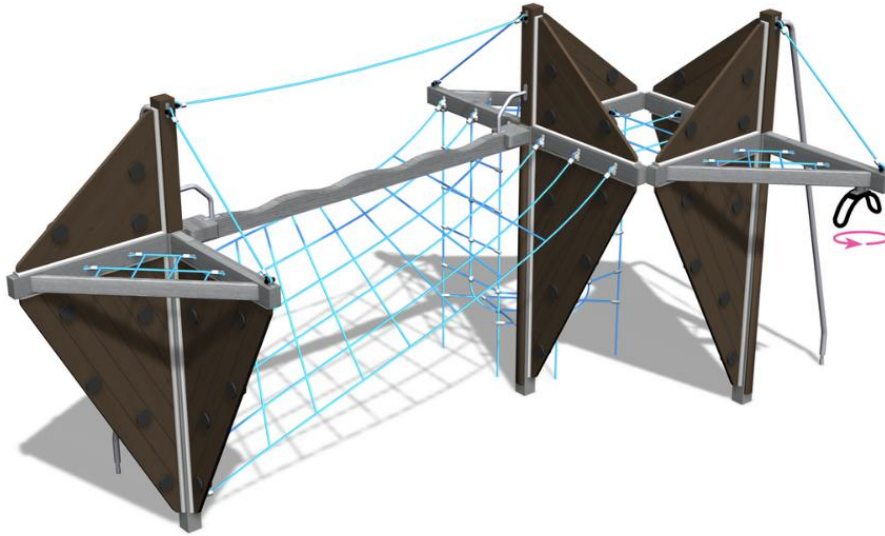

150310M

Hestia

User age	4+
Number of users	42
Product length, mm	7080
Product width, mm	3840
Product height, mm	3430
Impact area, m ²	61.9
Falling space, m ²	61.9
Height required, mm	4250
Max. free fall height, mm	2740
Safety info	EN 1176-1, (11) TÜV
Installation time (for 1), H	36
Foundation options	deep_mounting surface_mounting
Wood	