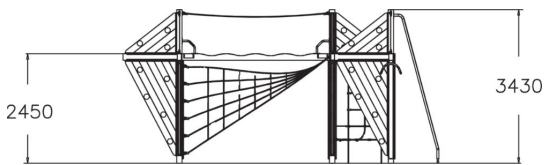

150310M

Hestia

User age	4+
Number of users	42
Product length, mm	7080
Product width, mm	3840
Product height, mm	3430
Impact area, m ²	61.9
Falling space, m ²	61.9
Height required, mm	4250
Max. free fall height, mm	2740
Safety info	EN 1176-1, (11) TÜV
Installation time (for 1), H	36
Foundation options	deep_mounting surface_mounting
Wood	