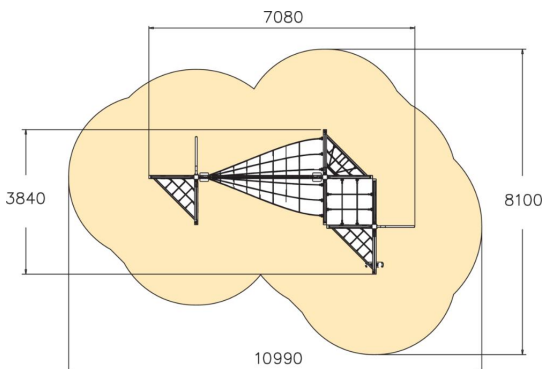

150310M

Hestia

User age	4+
Number of users	42
Product length, mm	7080
Product width, mm	3840
Product height, mm	3430
Impact area, m ²	61.9
Falling space, m ²	61.9
Height required, mm	4250
Max. free fall height, mm	2740
Safety info	EN 1176-1, (11) TÜV
Installation time (for 1), H	36
Foundation options	deep_mounting surface_mounting
Wood	