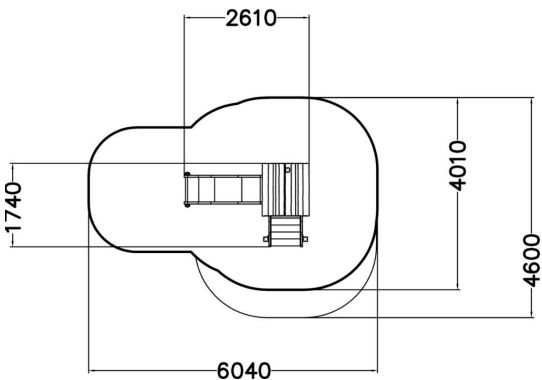

-  Dynamic
2
-  Meeting points
1
-  Play panels
1
-  Roofs
1
-  Slides
1
-  Towers
1

The low bottom step and gentle angle of the stairs invite even a one-year-old toddler to climb the stairs. The window opening at the top of the hut is framed with a pretty leaf design, and the slide back down guarantees perfect fun. One of the two walls is a fence wall, and the full-height boarded wall has a window so that kids can be easily supervised at all times. The full-height wall also serves as a fun and easily supervised element for play on ground level. The steeply pitched roof and curved roof plane are influenced by mediaeval Scandinavian designs, scaled down to suit children. The small wooden slide with a steel sliding surface compliments the structure beautifully. The window frame adds a welcoming and bright accent to the design.

User age	1+
Number of users	6
Product length, mm	2610
Product width, mm	1740
Product height, mm	2670
Impact area, m ²	19
Falling space, m ²	21.1
Height required, mm	3990
Max. free fall height, mm	1000
Safety info	EN 1176-1, (3) TÜV
Installation time (for 1), H	3
Foundation options	deep_mounting surface_mounting
Wood	
Metal	