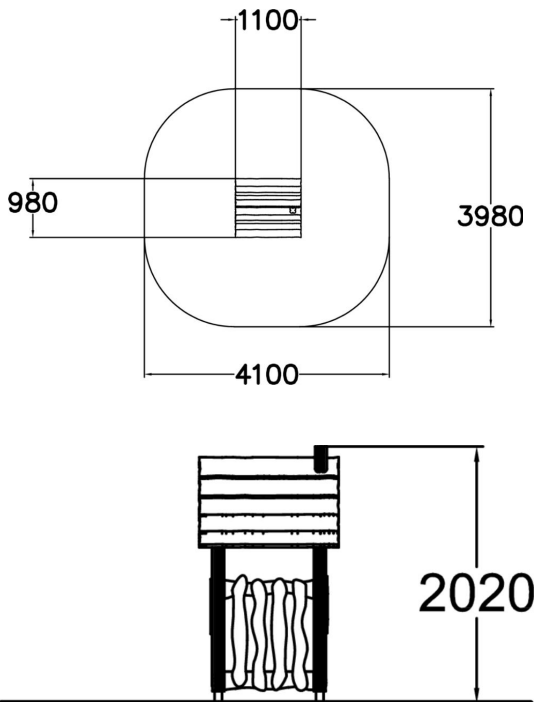

-  Meeting points  
1
-  Play panels  
2
-  Roofs  
1

This adorable Little Hut is designed for children and is perfect for all types of games. The hut is open on one side, with two walls with windows, and a fence on the other three sides. The Little Hut is fun as a self-standing feature, as a group of Little Huts, or together with other Troll Village buildings. You can furnish it yourself or let children use their imagination with its interiors. Green window frames give a welcoming, bright accent of colour. A chimney crowns the playful design. This product does not require impact attenuating surfacing.

User age	1+
Number of users	5
Product length, mm	1100
Product width, mm	980
Product height, mm	2020
Falling space, m <sup>2</sup>	14.4
Height required, mm	3340
Safety info	EN 1176-1 TÜV
Installation time (for 1), H	2
Foundation options	deep_mounting surface_mounting
Wood	
Metal	