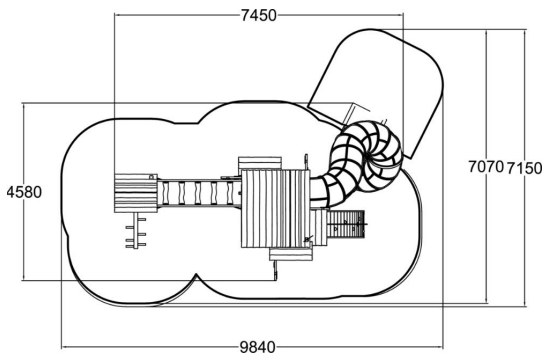

-  Balancing
1
-  Bridges
1
-  Climbing
5
-  Roofs
4
-  Slides
1
-  Towers
8

Magic Mountain is an exciting control centre and a watchtower for the courageous and agile magicians. With the highest point reaching over six metres, it is also a stunning landmark. However, not only magic will take the players up to the top floor. Instead, everyone can practise their climbing skills in many different ways to reach the intriguing "chambers" on multiple levels, and to enjoy the tube slide back down from the top! More details on the "Materials and colours" tab.

User age	3+
Number of users	29
Product length, mm	7450
Product width, mm	4580
Product height, mm	6840
Impact area, m ²	47
Falling space, m ²	47.6
Height required, mm	6850
Max. free fall height, mm	1470
Safety info	EN 1176-1, 3 TÜV
Installation time (for 1), H	112
Wood	