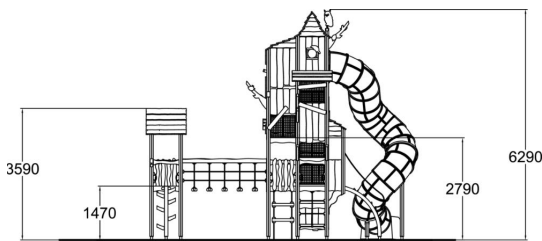

-  Balancing
1
-  Bridges
1
-  Climbing
5
-  Roofs
4
-  Slides
1
-  Towers
8

Magic Mountain is an exciting control centre and a watchtower for the courageous and agile magicians. With the highest point reaching over six metres, it is also a stunning landmark. However, not only magic will take the players up to the top floor. Instead, everyone can practise their climbing skills in many different ways to reach the intriguing "chambers" on multiple levels, and to enjoy the tube slide back down from the top! More details on the "Materials and colours" tab.

User age	3+
Number of users	29
Product length, mm	7450
Product width, mm	4580
Product height, mm	6840
Impact area, m ²	47
Falling space, m ²	47.6
Height required, mm	6850
Max. free fall height, mm	1470
Safety info	EN 1176-1, 3 TÜV
Installation time (for 1), H	112
Wood	