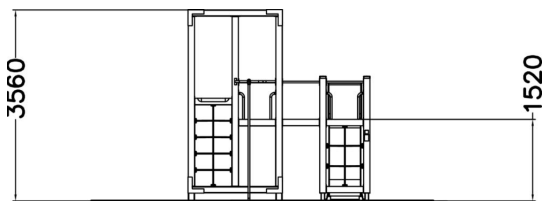

# Halo Solo play tower

-  Climbing  
7
-  Play panels  
1
-  Roofs  
1
-  Slides  
2
-  Towers  
3

Multifunctional, streamlined tower play with lots of features in a compact space. This equipment includes a climbing wall with square holes, a transparent climbing wall, an ascent with horizontal handles, four climbing nets, including three vertical nets and one horizontal net, a fireman's pole, a labyrinth game wall and a slide. The opal white roof of the tower is made of light transmitting cellular plate. The diverse climbing options of the HALO series develop children's balance and strength in a versatile manner.

User age	4+
Number of users	19
Product length, mm	4770
Product width, mm	3410
Product height, mm	3560
Impact area, m <sup>2</sup>	38
Falling space, m <sup>2</sup>	38
Height required, mm	3570
Max. free fall height, mm	1915
Safety info	EN 1176-1, (3) TÜV
Installation time (for 1), H	25