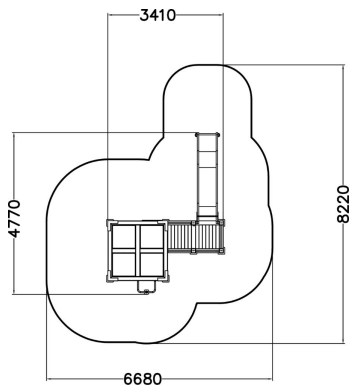

# Halo Solo play tower

-  Climbing  
7
-  Play panels  
1
-  Roofs  
1
-  Slides  
2
-  Towers  
3

Multifunctional, streamlined tower play with lots of features in a compact space. This equipment includes a climbing wall with square holes, a transparent climbing wall, an ascent with horizontal handles, four climbing nets, including three vertical nets and one horizontal net, a fireman's pole, a labyrinth game wall and a slide. The opal white roof of the tower is made of light transmitting cellular plate. The diverse climbing options of the HALO series develop children's balance and strength in a versatile manner.

User age	4+
Number of users	19
Product length, mm	4770
Product width, mm	3410
Product height, mm	3560
Impact area, m <sup>2</sup>	38
Falling space, m <sup>2</sup>	38
Height required, mm	3570
Max. free fall height, mm	1915
Safety info	EN 1176-1, (3) TÜV
Installation time (for 1), H	25