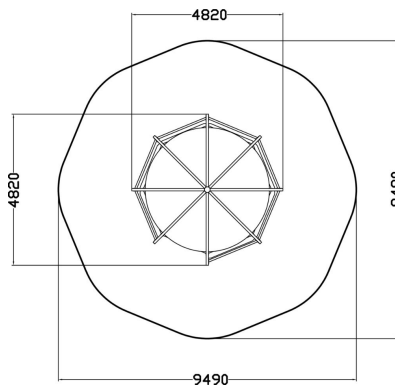

PLAY PLANETARIUM

Play Planetarium is a unique play and learning environment that can fit at a time even a whole school class! The dome shaped multi functional play equipment consists of eight sections with different climbing functions such as nets, ladders and climbing walls. Explore the night sky inside Play Planetarium, as the stellar patterns are repeated accurately within the dome. Sunlight shines through the star shaped holes in the dome, and thus creates glittering stellar patterns on the dome ceiling. Children will learn to recognize different constellations and practice navigation with stars. Above the dome is made for climbing, which also promotes proven learning. A versatile and exciting play equipment is perfect for both school grounds and public parks.

User age	1+
Number of users	49
Product length, mm	4820
Product width, mm	4820
Product height, mm	2760
Impact area, m ²	44.9
Falling space, m ²	61.3
Height required, mm	4500
Max. free fall height, mm	2400
Safety info	EN 1176-1 TÜV
Installation time (for 1), H	28
Wood	
Metal	
Colour of walls and HPL	
Ropes	