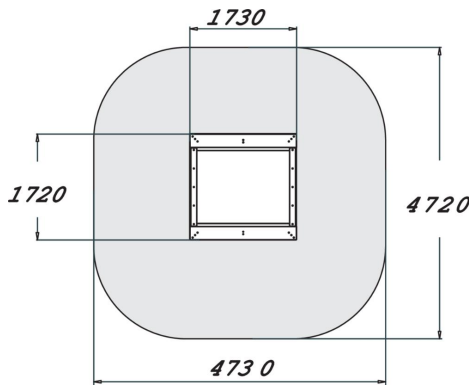

# Halo Sandbox

Sandbox with two see-through sides and two dark-grey sides. The see-through walls make this a completely different experience from the usual sandbox! Being able to see into the box gives ideas for new kinds of games. The wide seating boards on the edges make it comfortable for grown-ups to sit on. The edges are 470 mm high. Being small (1,730\*1,720 mm), this box is suitable even for little urban parks. The dark grey sides match the rest of the Halo family of products.

User age	1+
Number of users	7
Product length, mm	1730
Product width, mm	1720
Product height, mm	470
Falling space, m <sup>2</sup>	20.4
Height required, mm	2270
Max. free fall height, mm	470
Safety info	EN 1176-1 TÜV
Installation time (for 1), H	3
Foundation options	deep_mounting