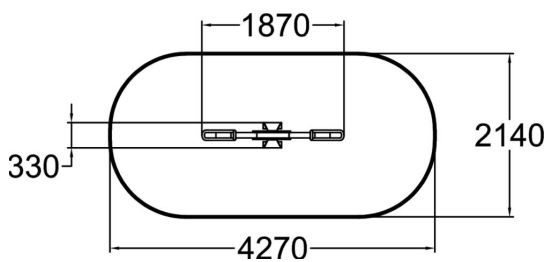

User age	2+
Number of users	2
Product length, mm	1870
Product width, mm	330
Product height, mm	725
Impact area, m <sup>2</sup>	8.3
Falling space, m <sup>2</sup>	8.3
Height required, mm	2500
Max. free fall height, mm	590
Safety info	EN 1176-1, 6 TÜV
Installation time (for 1), H	3
Foundation options	deep_mounting surface_mounting