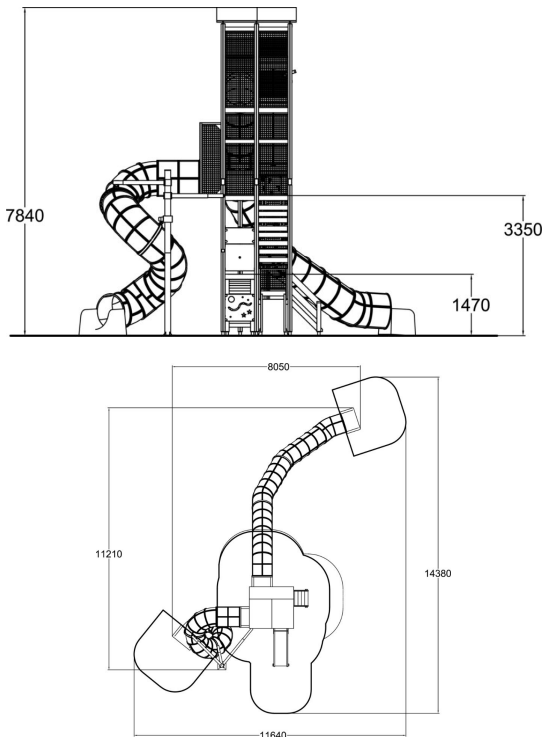

-  Climbing  
2
-  Play panels  
3
-  Roofs  
1
-  Slides  
3
-  Towers  
4

One of the best features of a playground is a tower where you can climb up to see the surroundings from a birds' perspective! This nearly eight meters tall tower offers the view safely behind the metal mesh walls. The see-through floor and wall panels, big tube slides, activity panels and many more features in this landmark will make long lasting memories to everyone! Choose the colours of the laminate wall panels and the posts to match with your design! Play panels: Labyrinth, Roulette and Starfish

User age	2+
Number of users	36
Product length, mm	11210
Product width, mm	8050
Product height, mm	7840
Impact area, m <sup>2</sup>	43.2
Falling space, m <sup>2</sup>	45.5
Height required, mm	8000
Max. free fall height, mm	1470
Installation time (for 1), H	42