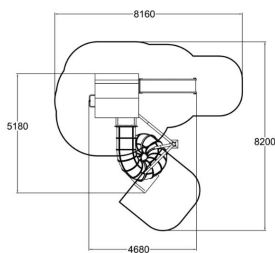

-  Climbing  
4
-  Roofs  
1
-  Slides  
3
-  Towers  
4

One of the best features of a playground is a tower where you can climb up to see the surroundings from a birds' perspective! This nearly six meters tall tower offers the view safely behind the metal mesh walls. The exciting rope net floor, see through wall panels, tube slide and many more features in this landmark will make long lasting memories to everyone! Choose the colours of the laminate wall panels and the posts to match with your design!

User age	2+
Number of users	26
Product length, mm	5180
Product width, mm	4680
Product height, mm	5740
Impact area, m <sup>2</sup>	38
Falling space, m <sup>2</sup>	37.6
Height required, mm	6000
Max. free fall height, mm	1970
Installation time (for 1), H	36