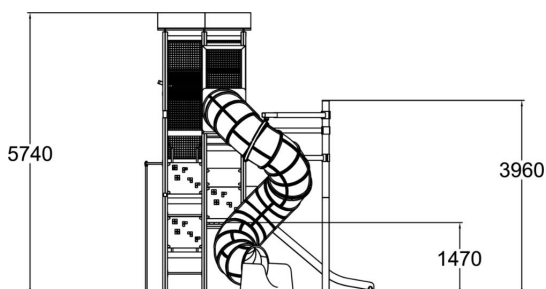

-  Climbing  
4
-  Roofs  
1
-  Slides  
3
-  Towers  
4

One of the best features of a playground is a tower where you can climb up to see the surroundings from a birds' perspective! This nearly six meters tall tower offers the view safely behind the metal mesh walls. The exciting rope net floor, see through wall panels, tube slide and many more features in this landmark will make long lasting memories to everyone! Choose the colours of the laminate wall panels and the posts to match with your design!

User age	2+
Number of users	26
Product length, mm	5180
Product width, mm	4680
Product height, mm	5740
Impact area, m <sup>2</sup>	38
Falling space, m <sup>2</sup>	37.6
Height required, mm	6000
Max. free fall height, mm	1970
Installation time (for 1), H	36