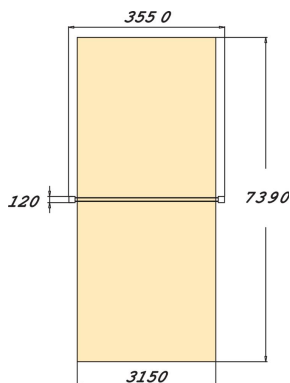

Streamlined and elegant metal swing frame for two swings, matching the Halo family of products. The frame height is 2,205 mm. The chain is 160 cm.

User age	1+
Number of users	2
Product length, mm	195
Product width, mm	3550
Product height, mm	2205
Impact area, m ²	23.3
Height required, mm	2700
Max. free fall height, mm	1200
Safety info	EN 1176-1, 2 TÜV
Installation time (for 1), H	8
Foundation options	deep_mounting surface_mounting
Metal	