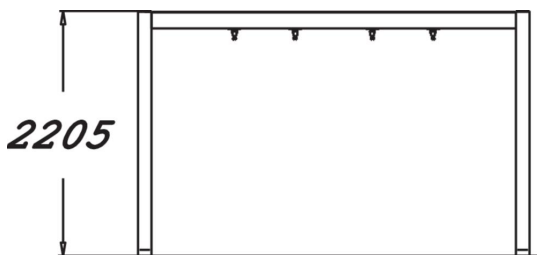

Streamlined and elegant metal swing frame for two swings, matching the Halo family of products. The frame height is 2,205 mm. The chain is 160 cm.

User age	1+
Number of users	2
Product length, mm	195
Product width, mm	3550
Product height, mm	2205
Impact area, m ²	23.3
Height required, mm	2700
Max. free fall height, mm	1200
Safety info	EN 1176-1, 2 TÜV
Installation time (for 1), H	8
Foundation options	deep_mounting surface_mounting
Metal	