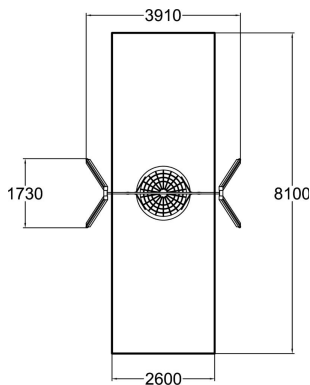

Flora Bird's Nest Swing

This swing is everyone's favourite! Children, youngsters and adults alike will love swinging and lounging in the birds nest swing. With the streamlined design it will fit nicely in all surroundings. The spacious and high quality seat is designed and manufactured to last very high usage, without compromising the comfort of the swing users. To ensure that people with physical limitations can access the product, please place it so that the surface is hard enough for independent or assisted access.

User age	1+
Number of users	4
Product length, mm	3910
Product width, mm	1730
Product height, mm	2670
Impact area, m ²	21.1
Falling space, m ²	21.1
Height required, mm	2900
Max. free fall height, mm	1400
Safety info	EN 1176-1, 2 TÜV
Installation time (for 1), H	6
Foundation options	deep_mounting surface_mounting
Wood	