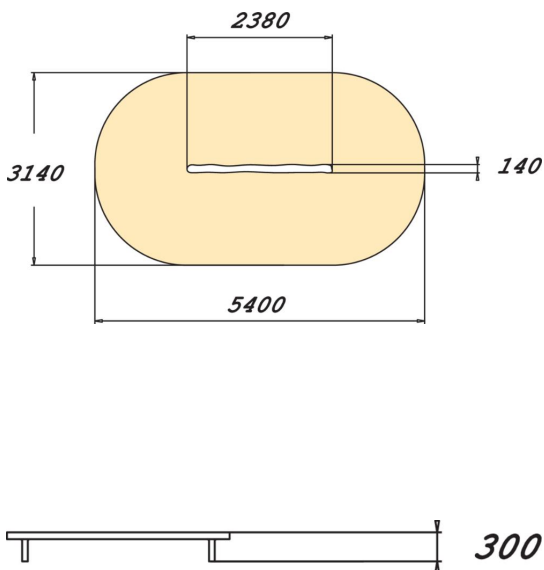

Troll's Balance Beam

Like a sunken log! The Troll's Balance Beam is 370 mm high and 2,380 mm long. In the form of a real log, it is suitable for games that develop balance. A simple balance beam like this can be used in many ways, for example by installing several in a row to create diverse balancing routes, or placing them side by side to form an obstacle course. The beams can also be used to mark out different areas of a playground.

User age	3+
Number of users	4
Product length, mm	2380
Product width, mm	140
Product height, mm	370
Impact area, m ²	15.1
Falling space, m ²	15.1
Height required, mm	2170
Max. free fall height, mm	370
Safety info	EN 1176-1 TÜV
Installation time (for 1), H	1
Foundation options	deep_mounting surface_mounting
Wood	<input checked="" type="checkbox"/>
Metal	<input type="checkbox"/>