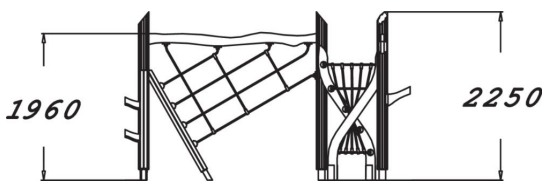

175590

Troll's Climbing Track

A 2,250 mm high climbing frame with one triangular climbing net and one leaning climbing net, as well as upright posts with six climbing branches. Children can traverse the set from one end to the other. The pleasant natural rope material and the fun design provide new climbing and hanging challenges. The nets are tilted or twisted in different directions and have holes of different sizes at various heights, just like the nature that surrounds us. The Goblin's Climbing Route varies when approached from different directions, offering countless opportunities for play.

User age	4+
Number of users	5
Product length, mm	3830
Product width, mm	3140
Product height, mm	2250
Impact area, m ²	30.7
Falling space, m ²	32.6
Height required, mm	3460
Max. free fall height, mm	1960
Safety info	EN 1176-1 TÜV
Installation time (for 1), H	6
Foundation options	deep_mounting surface_mounting
Wood	<input checked="" type="checkbox"/>
Metal	<input type="checkbox"/>