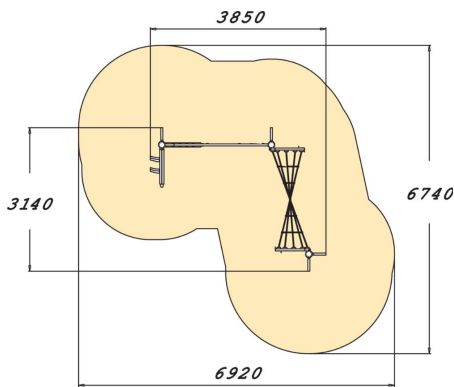

175590

Troll's Climbing Track

A 2,250 mm high climbing frame with one triangular climbing net and one leaning climbing net, as well as upright posts with six climbing branches. Children can traverse the set from one end to the other. The pleasant natural rope material and the fun design provide new climbing and hanging challenges. The nets are tilted or twisted in different directions and have holes of different sizes at various heights, just like the nature that surrounds us. The Goblin's Climbing Route varies when approached from different directions, offering countless opportunities for play.

User age	4+
Number of users	5
Product length, mm	3830
Product width, mm	3140
Product height, mm	2250
Impact area, m ²	30.7
Falling space, m ²	32.6
Height required, mm	3460
Max. free fall height, mm	1960
Safety info	EN 1176-1 TÜV
Installation time (for 1), H	6
Foundation options	deep_mounting surface_mounting
Wood	<input checked="" type="checkbox"/>
Metal	<input type="checkbox"/>