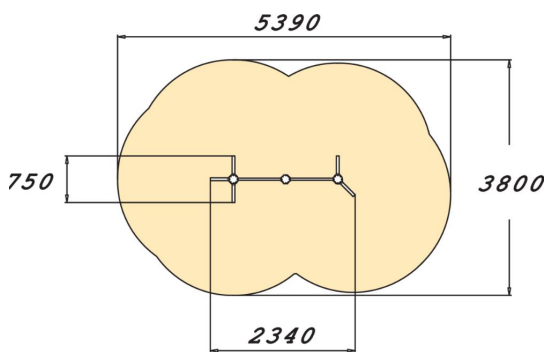

175555

Troll's Trees

The Troll's Trees consist of three upright posts and two bars at different levels (1,398 and 1,208 mm). The uprights on the edges have three and two branches respectively. These tree-like elements develop the children's motor and social skills. The trees offer diverse opportunities for play besides hanging and climbing: the children's imaginations will bestow them with diverse forms such as an enchanted forest, a gate or an obstacle course!

| | |
|-------------------------------|-------------------------------------|
| User age | 5+ |
| Number of users | 3 |
| Product length, mm | 2340 |
| Product width, mm | 750 |
| Product height, mm | 1950 |
| Impact area, m ² | 16.7 |
| Falling space, m ² | 16.7 |
| Height required, mm | 1950 |
| Max. free fall height, mm | 1580 |
| Safety info | EN 1176-1 TÜV |
| Installation time (for 1), H | 1 |
| Foundation options | deep_mounting surface_mounting |
| Wood | <input checked="" type="checkbox"/> |
| Metal | <input type="checkbox"/> |